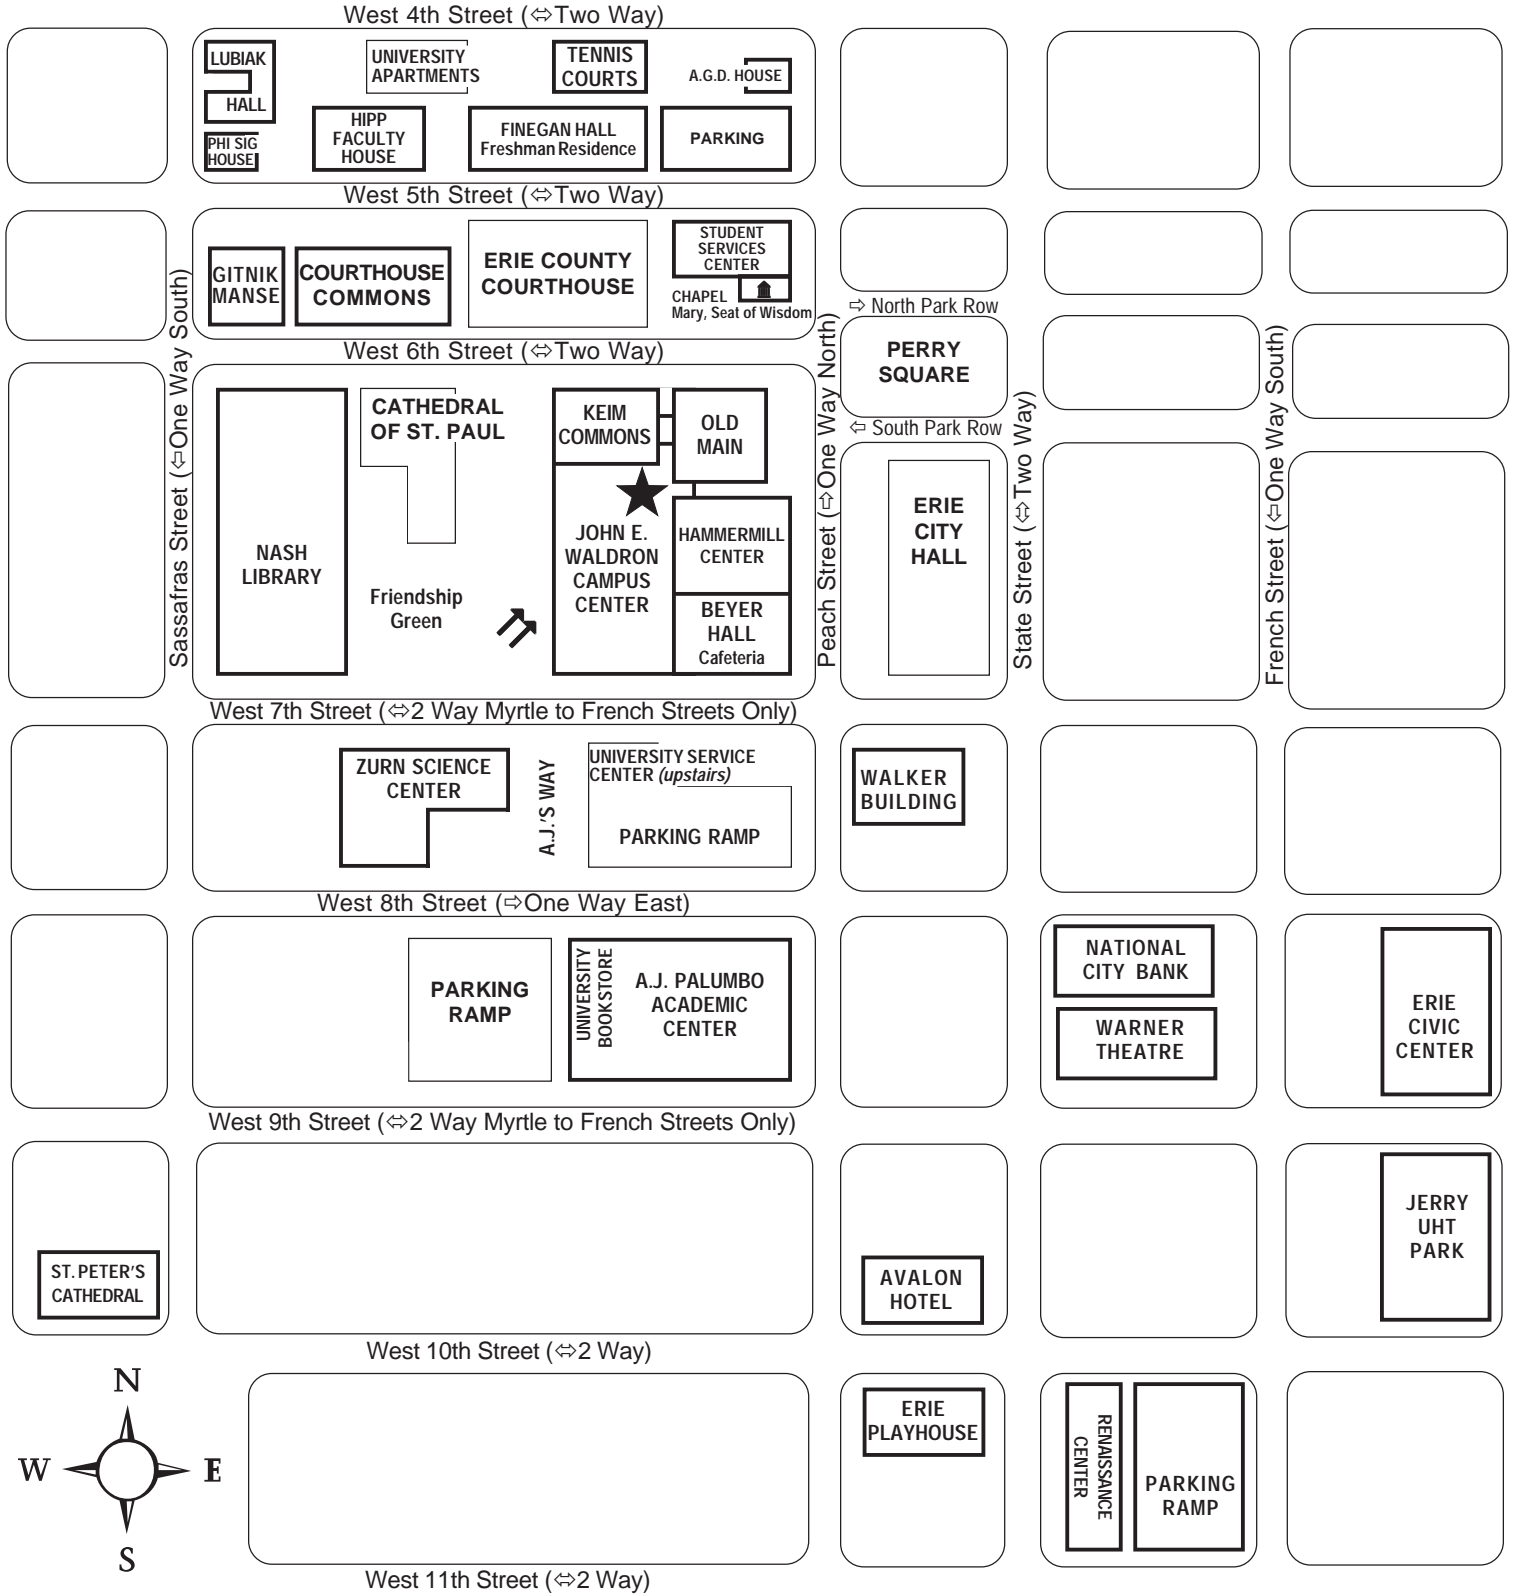

Directions to the PSLD Offices

Enter the Waldron Campus Center's main entrance off 7th street next to statues of Jesus and students. Proceed left toward wide stairs in center of building and descend staircase to the left of the piano. Go through double doors to "Power Lounge," proceeding past computer stations and study rooms. At end of lounge, turn right and go through double doors, past mail room on right and mail boxes on left. Proceed forward through single door into PSLD area.